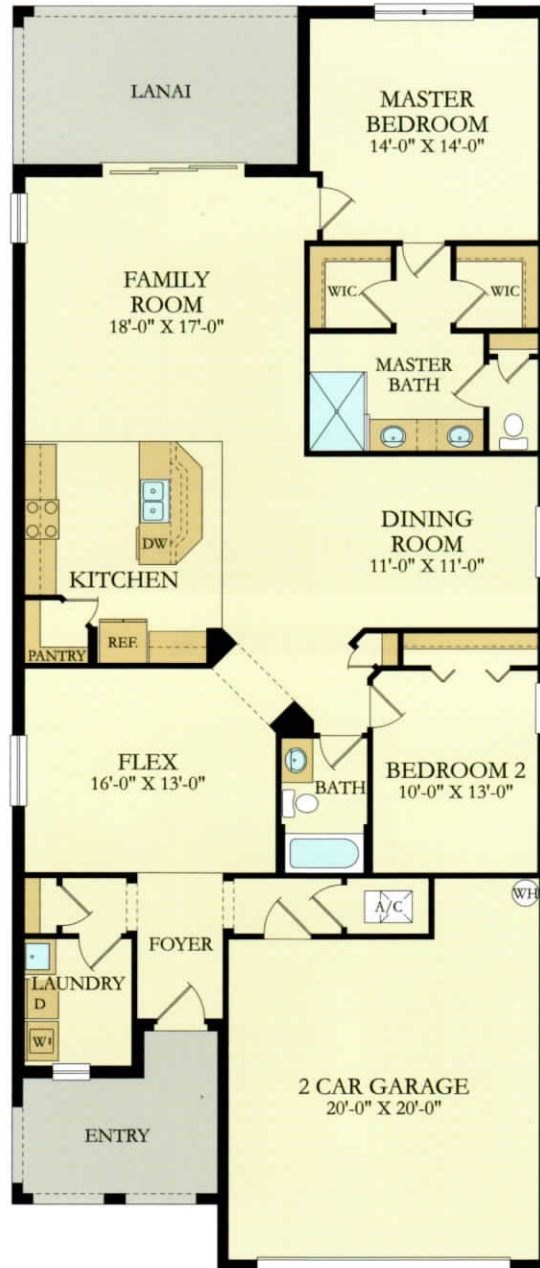

Milan

2 Bedrooms | 2 Baths | Family Room | 2-Car Garage

1,903 Sq. Ft. Living A/C
110 Sq. Ft. Entry
180 Sq. Ft. Lanai
464 Sq. Ft. Garage

2,657 Sq. Ft. Total

LENNAR.COM

EVERYTHING'S
INCLUDED